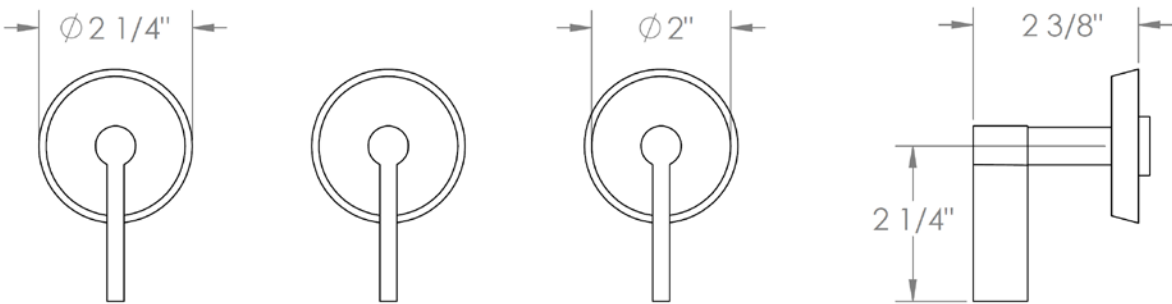

37-WTR3-BL2

Wall Mounted 3-Valve Shower Trim
For Use With SS-503 Valve
Includes Alignment Kit

WATERMARK DESIGNS 2/16/2018

37-WTR3-BL3

Wall Mounted 3-Valve Shower Trim
For Use With SS-503 Valve
Includes Alignment Kit