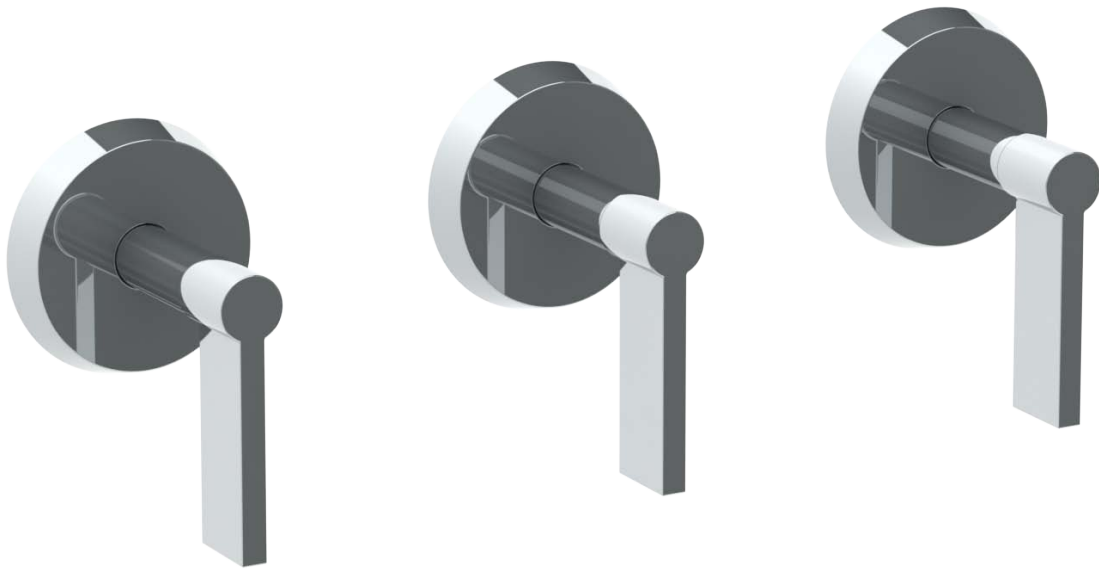

37-WTR3-BL2

Wall Mounted 3-Valve Shower Trim
For Use With SS-503 Valve
Includes Alignment Kit

WATERMARK DESIGNS 2/16/2018

37-WTR3-BL3

Wall Mounted 3-Valve Shower Trim
For Use With SS-503 Valve
Includes Alignment Kit